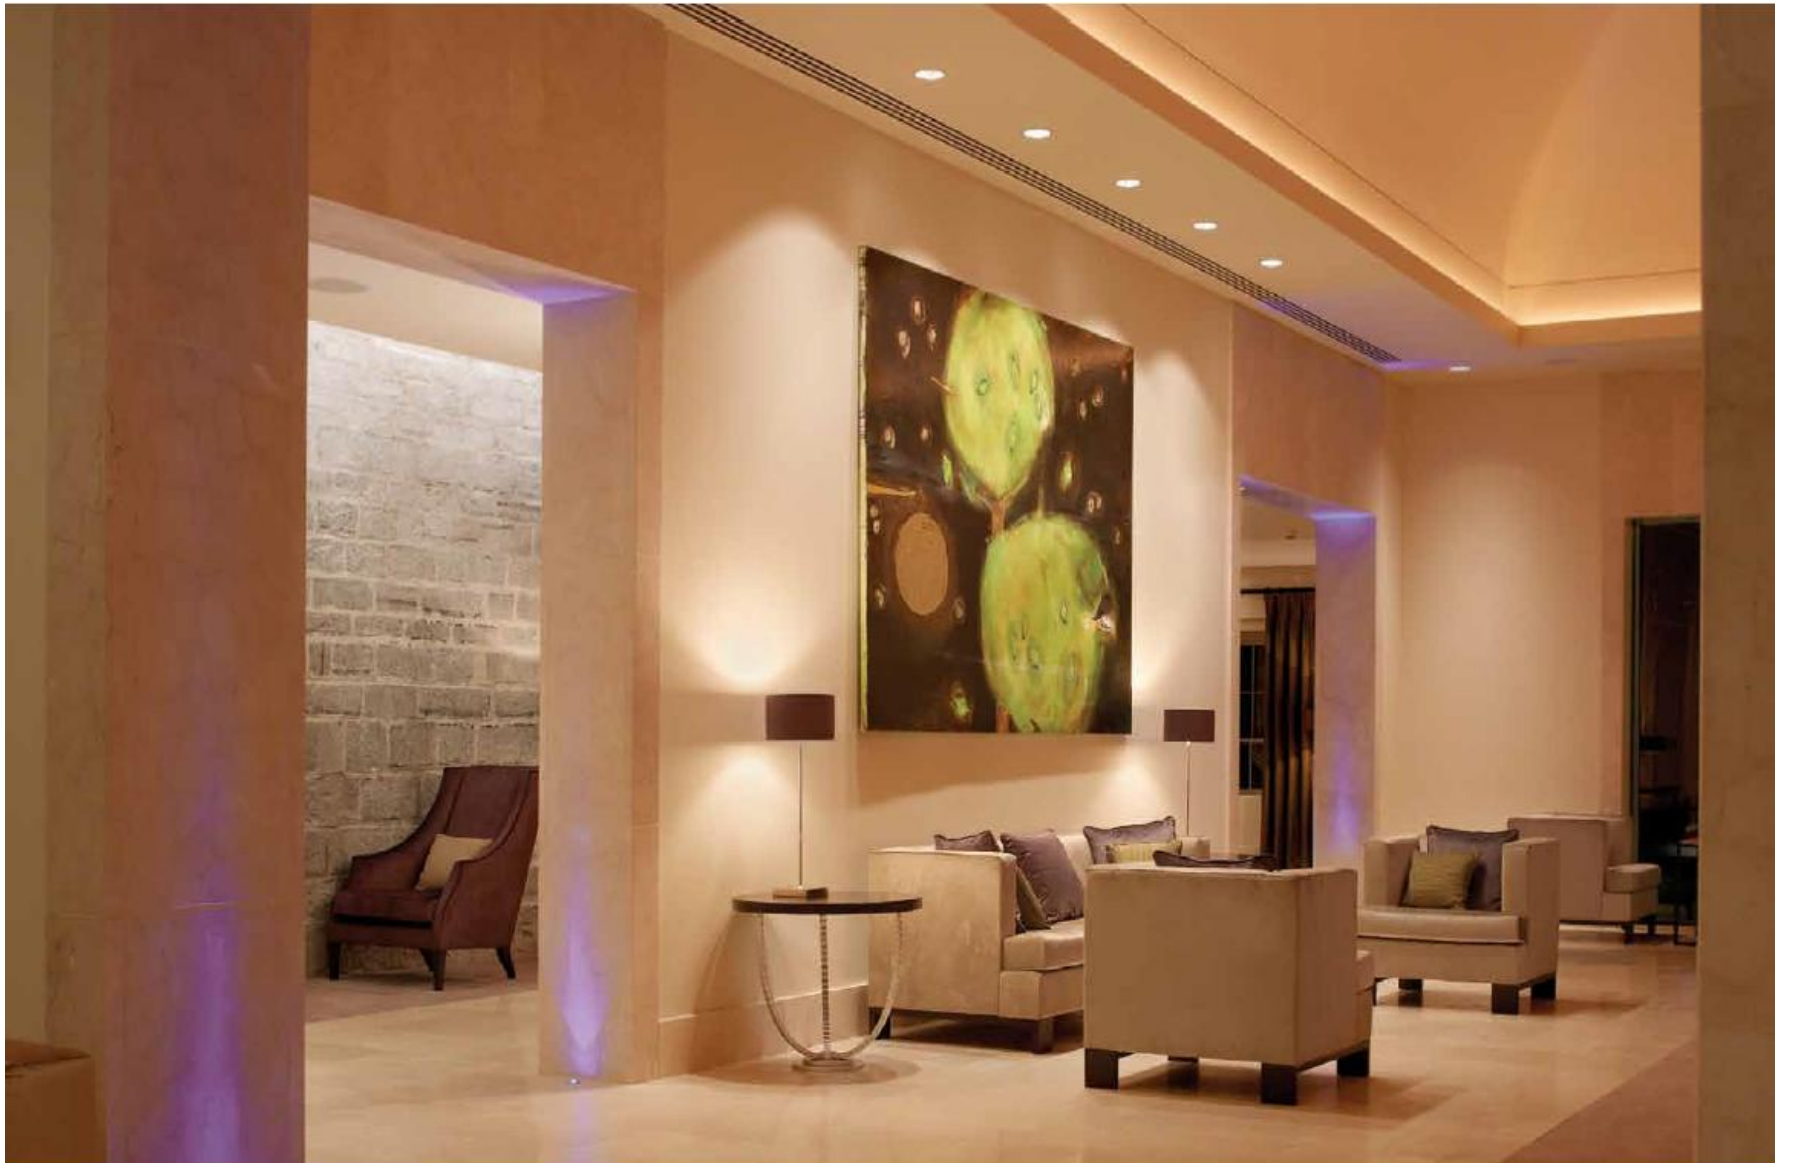

Carton House Lobby