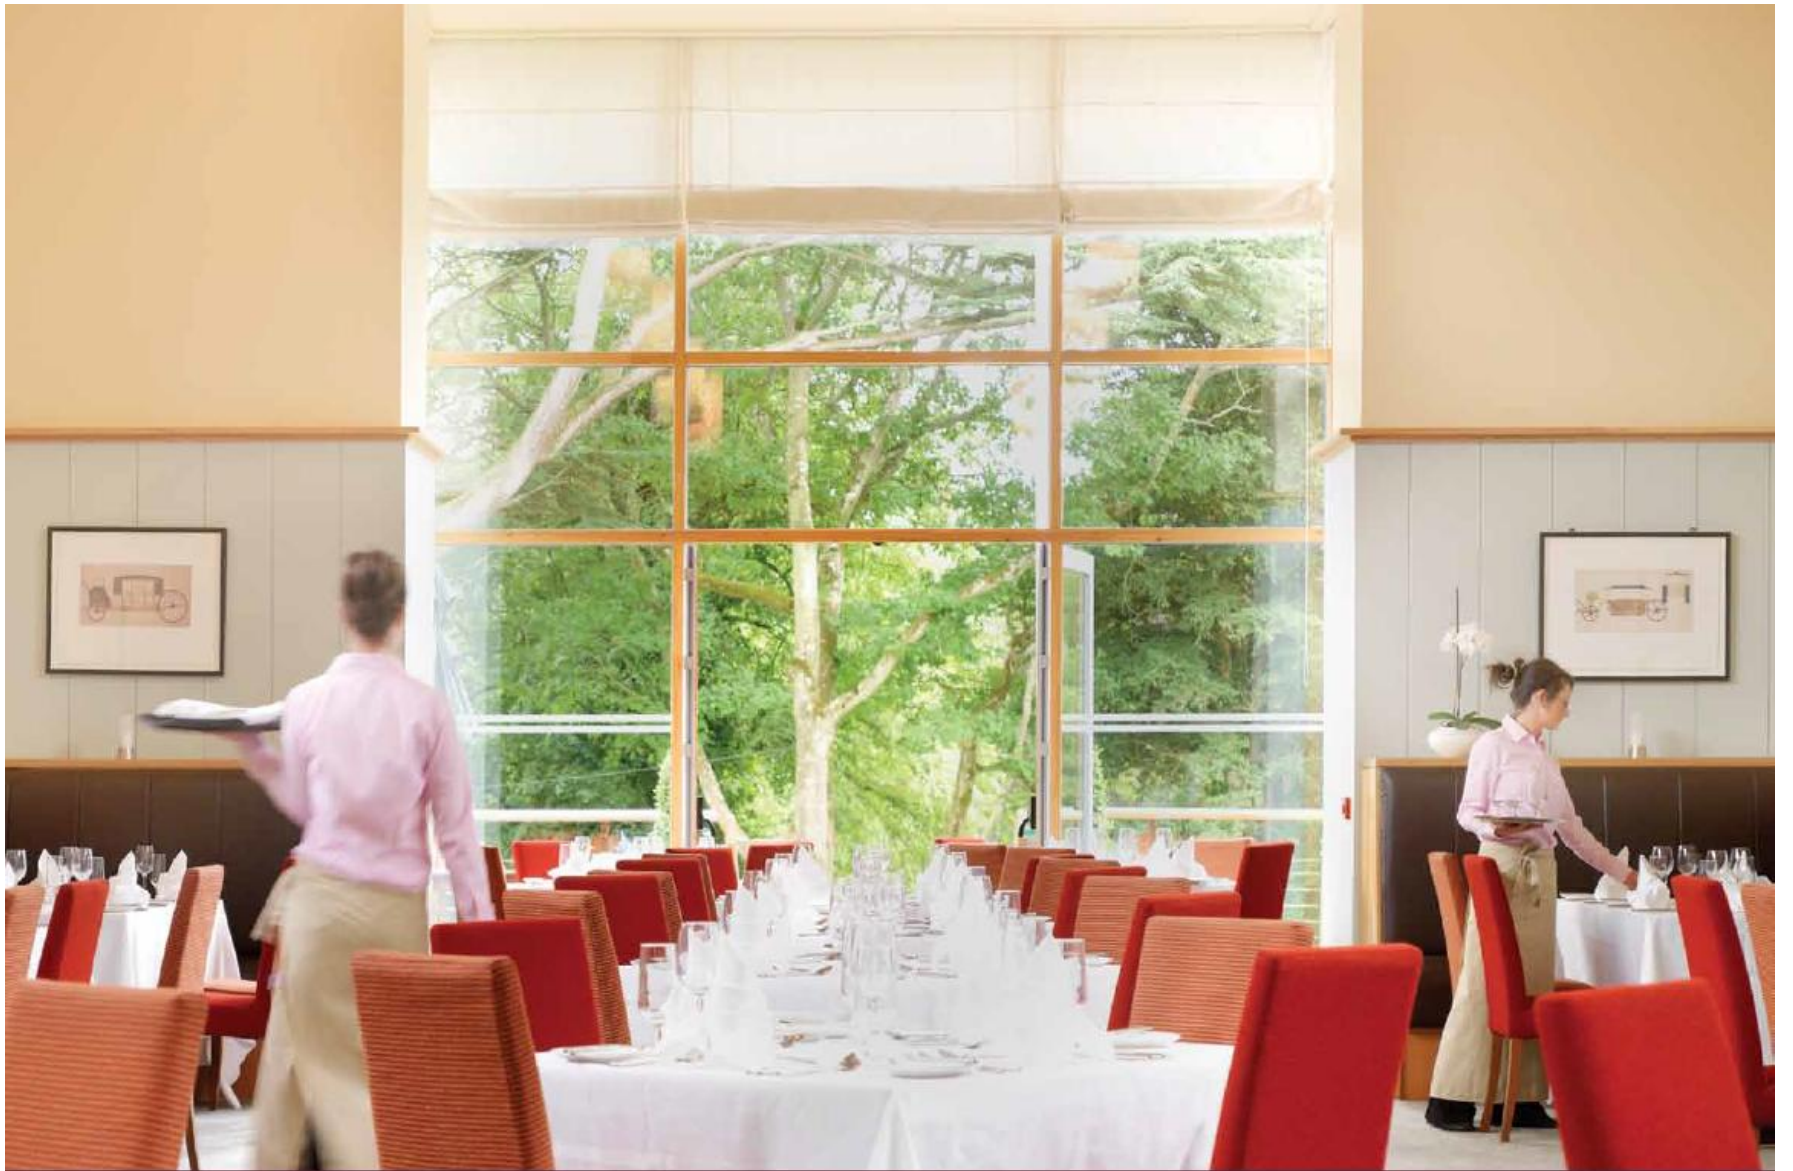

View from the formal gardens

The Mallaghan Room

The Gold Salon

Beautiful historic setting

WiFi Enabled throughout building

WiFi Enabled throughout building

Room	Sq mts	Ceiling height	Banquet	Theatre	Classroom	Boardroom	U-shape	Cabaret	Cocktail reception
The Duchess Study	35	5.5m	-	-	-	8	-	-	-
The Dukes Study	31	5.5m	-	-	-	8	-	-	-
The Library	31	5.5m	-	-	-	6	-	-	-
The Drawing Room	83	5.5m	70	70	30	26	20	36	100

Carton House Gold Salon

Carton House Morrison Room

Carton House Gold Salon

Carton House Drawing Room

Carton House Duke Meeting Room

Carton House Kitchen Bar

Carton House Kitchen Bar

Carton House Coach House