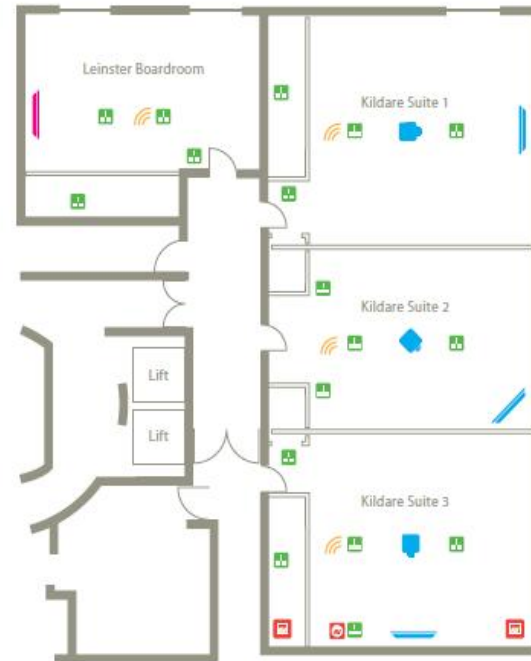

Carton House  
HOTEL · GOLF · LEISURE

Carton House Exterior

Location

Carton House Exterior

Carton House grounds

Carton House Layout

Carton House Lobby

Carton House Glass Corridor

Carton House Linden Tree Restaurant

Carton House Linden Tree Restaurant

Carton House Banquet Suite

Power Point 
 AV Socket 
 AV Equipment 
 Screen 
 Plasma Screen 
 WiFi Enabled 
 Ceiling Projector

Room	Sq mts	Ceiling Height	Banquet	Theatre	Classroom	Boardroom	U-shape	Dinner Dance	Cabaret
Leinster Boardroom	34	2.4m	-	-	-	14	-	-	-
Kildare Suite	288	2.4m	-	100	60	40	50	-	54
Kildare Suite 1	102	2.4m	-	30	20	18	18	-	-
Kildare Suite 2	86	2.4m	-	30	20	18	18	-	-
Kildare Suite 3	99	2.4m	-	30	20	18	18	-	-

Carton House Meeting Room Layout

Carton House Meeting Room

Carton House Standard Room

View from the formal gardens

The Mallaghan Room

The Gold Salon

Beautiful historic setting

WiFi Enabled throughout building

WiFi Enabled throughout building

Room	Sq mts	Ceiling height	Banquet	Theatre	Classroom	Boardroom	U-shape	Cabaret	Cocktail reception
The Duchess Study	35	5.5m	-	-	-	8	-	-	-
The Dukes Study	31	5.5m	-	-	-	8	-	-	-
The Library	31	5.5m	-	-	-	6	-	-	-
The Drawing Room	83	5.5m	70	70	30	26	20	36	100