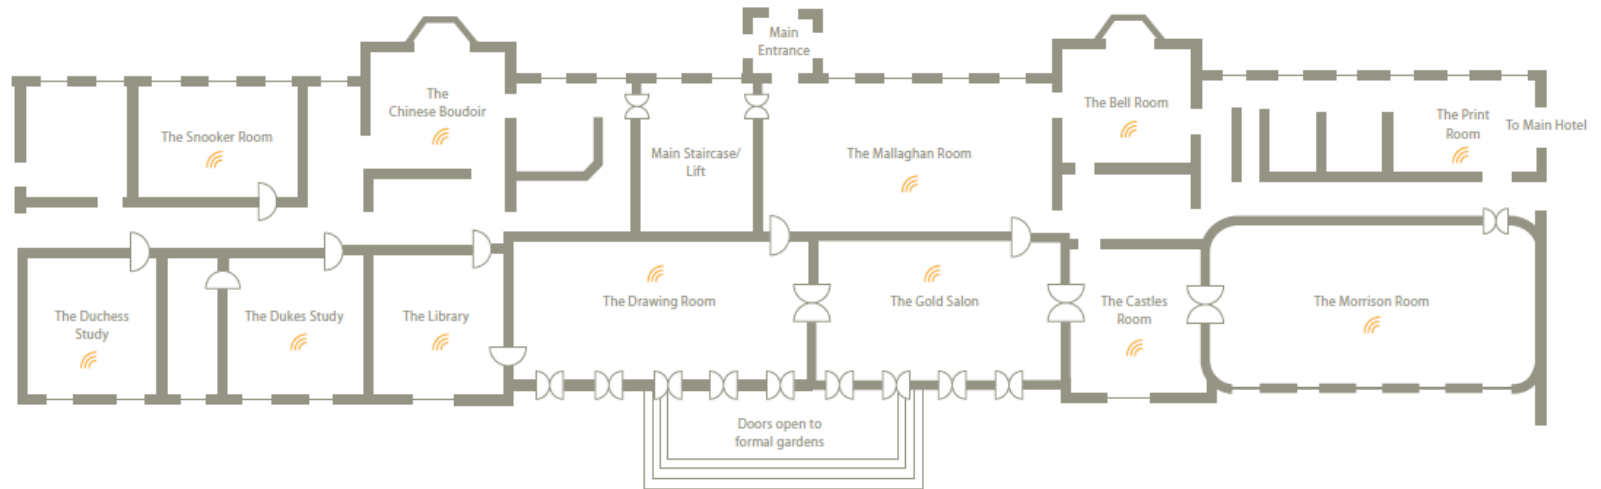

Carton House Meeting Room Layout

Carton House Meeting Room

Carton House Standard Room

View from the formal gardens

The Mallaghan Room

The Gold Salon

Beautiful historic setting

WiFi Enabled throughout building

WiFi Enabled throughout building

Room	Sq mts	Ceiling height	Banquet	Theatre	Classroom	Boardroom	U-shape	Cabaret	Cocktail reception
The Duchess Study	35	5.5m	-	-	-	8	-	-	-
The Dukes Study	31	5.5m	-	-	-	8	-	-	-
The Library	31	5.5m	-	-	-	6	-	-	-
The Drawing Room	83	5.5m	70	70	30	26	20	36	100

Room	Sq mts	Ceiling height	Banquet	Theatre	Classroom	Boardroom	U-shape	Cabaret	Cocktail reception
The Gold Salon	62	5.5m	40	40	24	24	15	24	60
The Castles Room	33	5.5m	-	-	-	8	-	-	-
The Morrison Room	113	5.5m	70	60	30	26	20	36	100
The Mallaghan Room	80	5.5m	-	-	-	-	-	-	-
Entire Ground Floor			100	-	-	-	-	-	360

Carton House Old House Layout

Carton House Mallaghan Room

Carton House Mallaghan Room

Carton House Suite

Carton House Suite

Carton House Suite

Carton House Suite

Carton House Suite