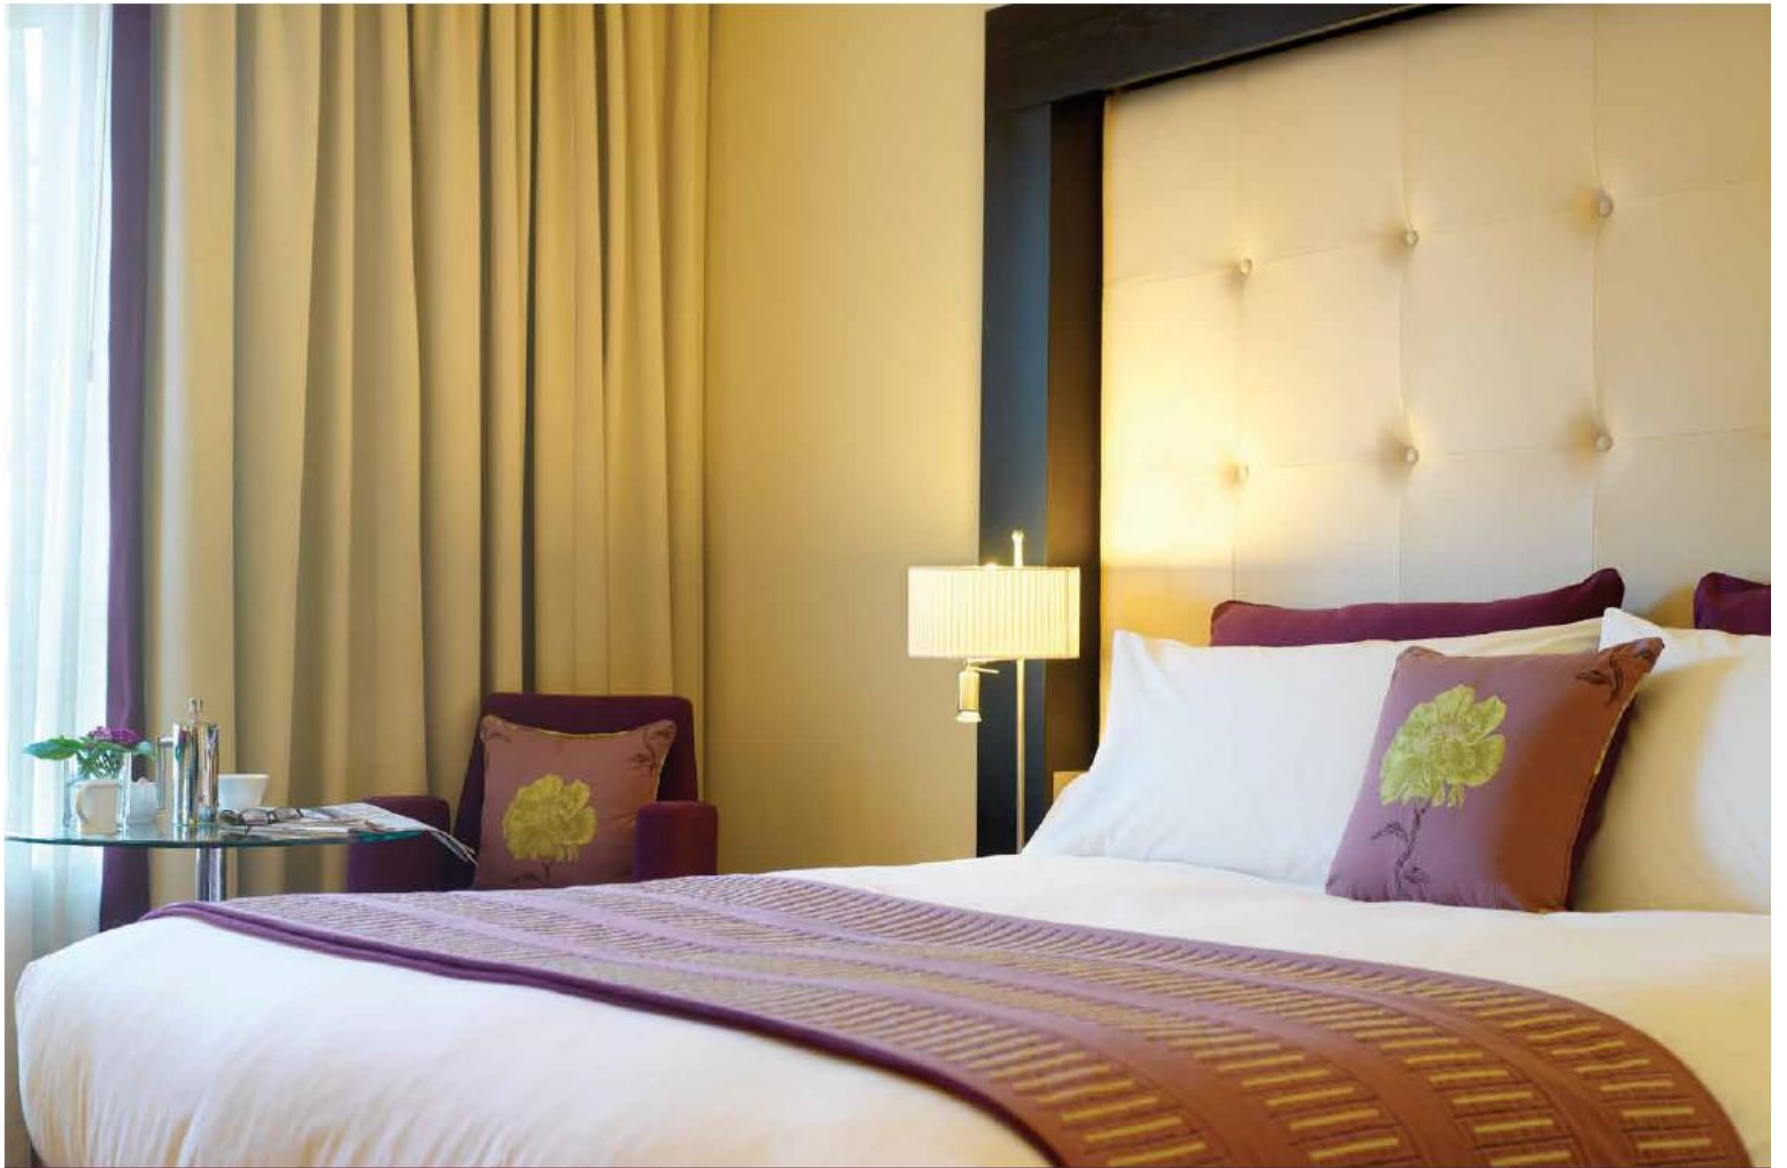

Carton House Standard Room