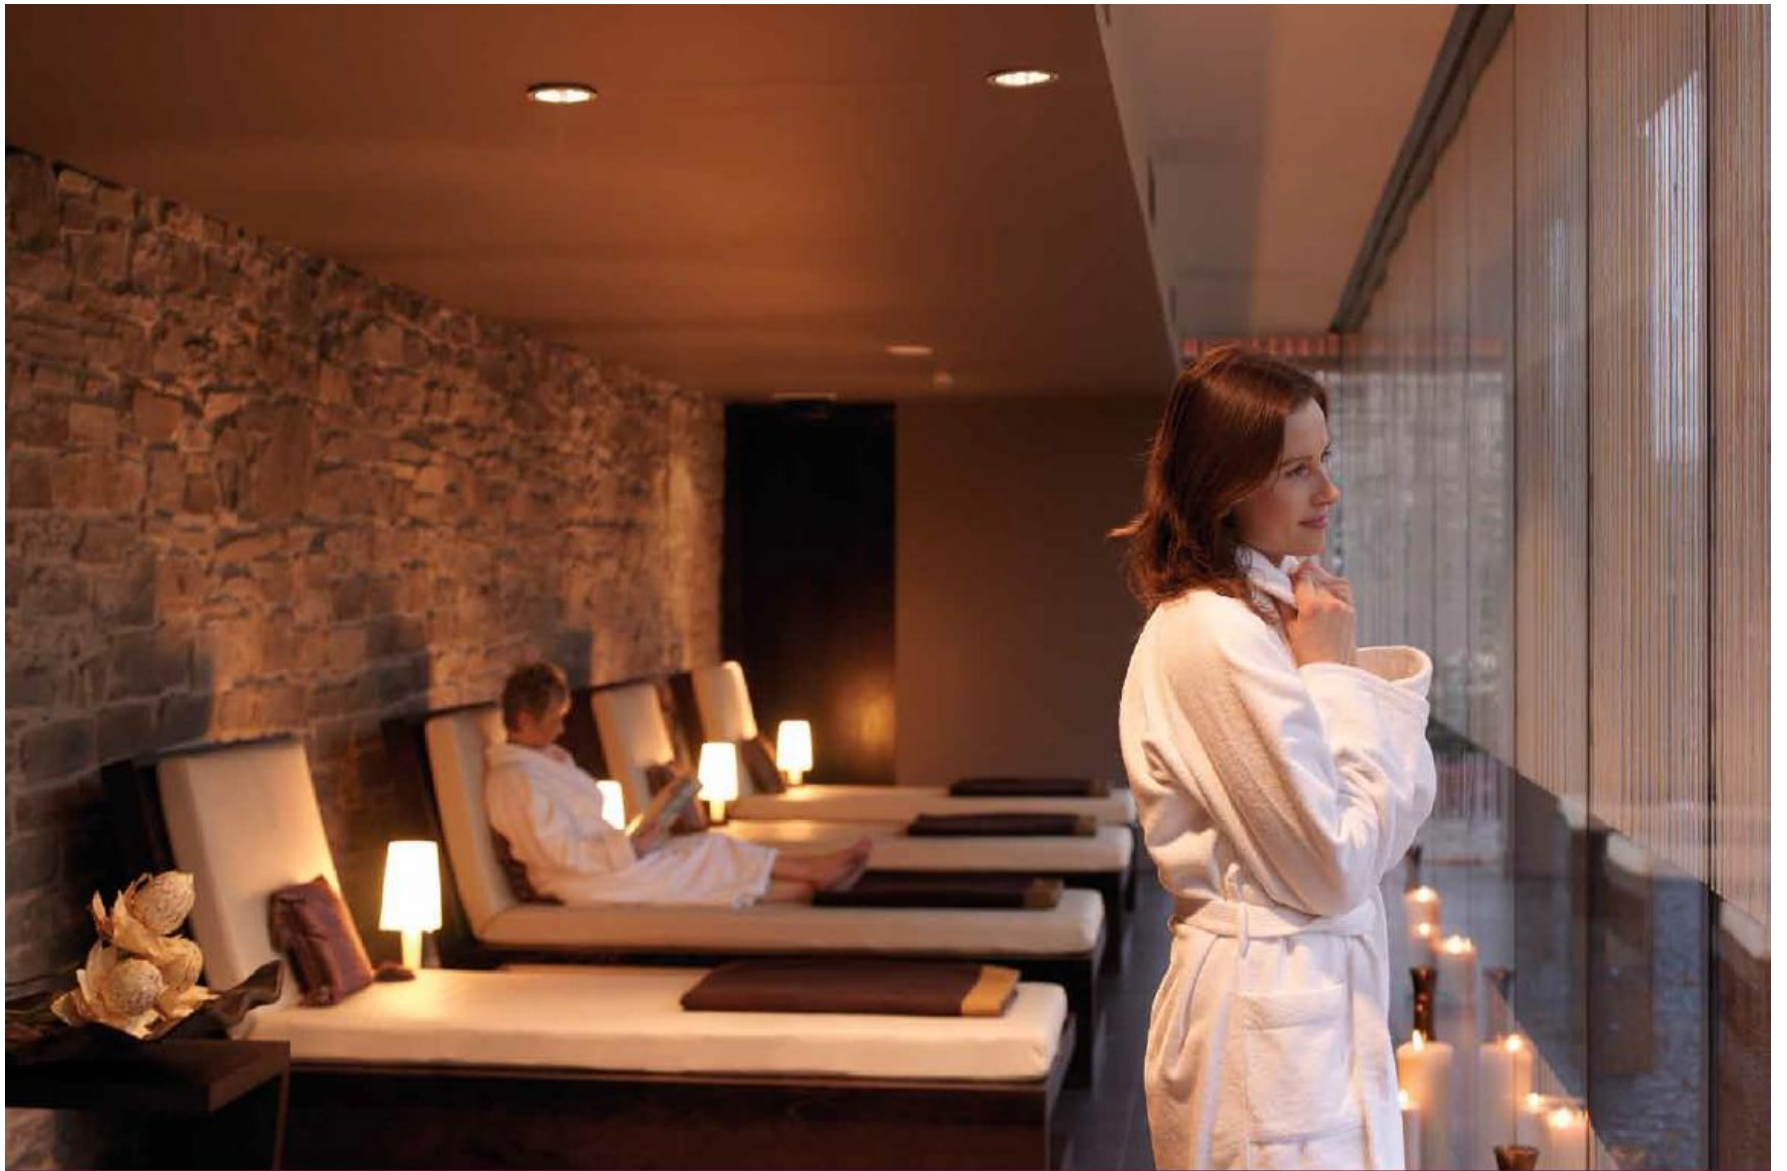

Carton House Spa